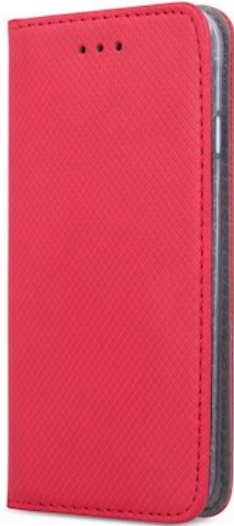

## Smart Magnet case for Motorola Edge 50 Neo / Edge 60 Neo red

GSM188733  
5906961919175

Buy now

The Smart Magnet case is an excellent combination of protection and style, made from durable material with an interesting texture and a pleasant-to-touch surface. The interior of the case is soft, effectively protecting the screen from scratches. An additional advantage is the practical pocket for cards or banknotes. The perfectly fitted TPU silicone overlay ensures stable phone retention while providing easy access to all ports and buttons - without the need to remove the device from the case, even during charging. The case is equipped with a smart magnetic closure with hidden magnets, eliminating the need for a clip. The Video Mode function allows you to bend the back of the case, transforming it into a convenient stand for watching movies or photos in a horizontal position. The raised edge of the silicone insert further protects the display, while the slim design ensures that the case does not bulk up the phone, maintaining its portability and aesthetics. Product images are for reference. Each case has appropriately matched cutouts for a specific phone model.

### Specification

**Brand:** TFO  
**Colour:** red  
**Material:** TPU (thermoplastic polyurethane)  
synthetic leather  
**Compatible with MagSafe:** no  
**Packages type:** pouch  
**Warranty:** 12 month

### Attribute

- phone protection
- cutouts for ports
- magnetic clasp
- folding stand support