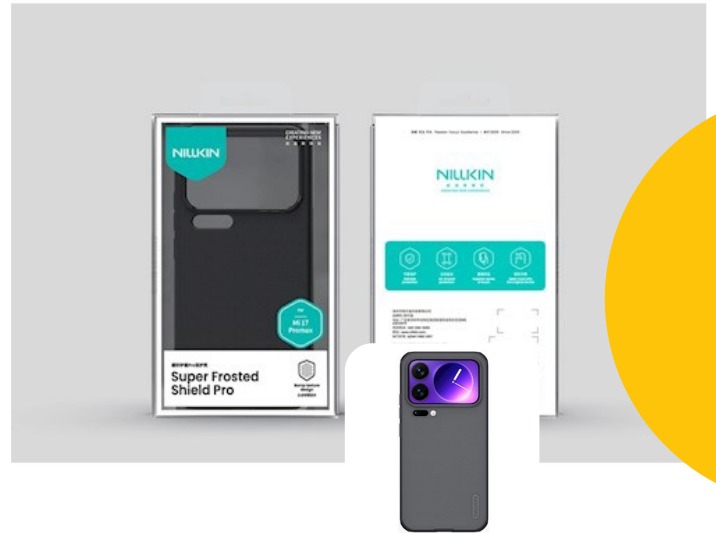

NILLKIN SUPER SHIELD PRO Xiaomi 17 Pro Max black

GSM274077
6902048306257

Buy now

Nillkin Super Frosted Shield Pro is an enhanced version of the iconic case that offers an even higher level of protection in an elegant form. Made from a combination of flexible TPU and hard PC, it effectively protects the phone from shocks, drops, and scratches. Reinforced corners and raised edges further safeguard the screen and camera. The non-slip, matte texture improves grip and reduces the visibility of fingerprints. It is the perfect choice for those who expect durability, a perfect fit, and a premium look.

Specification

Brand: Nillkin
Colour: black
Packages type: box
Warranty: 6 month

Attribute

- phone protection
- precise cutout for the camera
- cutouts for ports

Compatibility

- Xiaomi 17 Pro Max