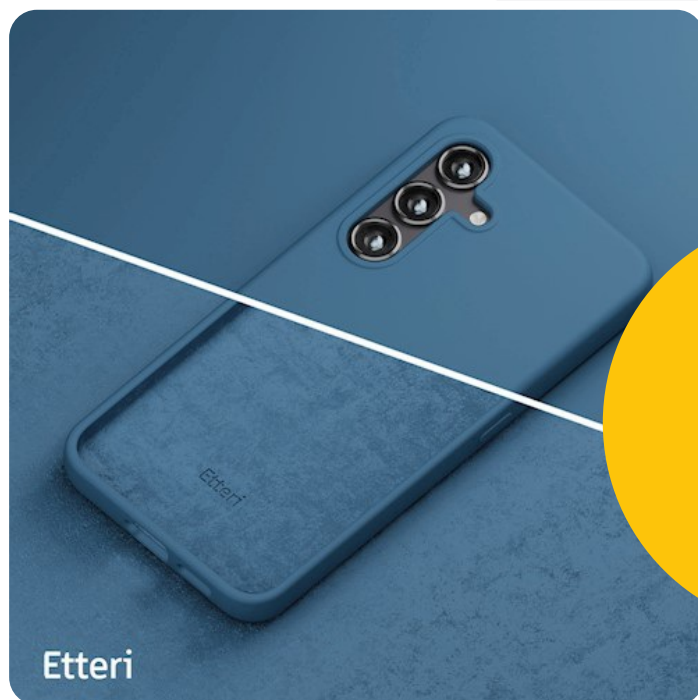

Etteri

Etteri Silicone case for Samsung Galaxy S25 Plus dark blue

GSM190271
5906961948823

Buy now

Produkty w innych kolorach

The Etteri Silicone Case is an elegant protection for your phone. Made from high-quality materials, it provides excellent protection against damage and scratches. The interior of the case is lined with a special, gentle microfiber that prevents scratches on the phone's body. The raised edges around the camera further minimize the risk of damage. The case is designed with all necessary cutouts for ports and ensures protection for the buttons. The case does not limit wireless charging capabilities. Despite its effective protection, it does not significantly increase the size of the phone and works well with various types of mounts.

Specification

Brand: Etteri
Colour: blue
Material: silicon
Compatible with MagSafe: no
Packages type: box
Warranty: 12 month

Attribute

- 10 up to +45°C
- holes for attaching a lanyard

Compatibility

- Samsung Galaxy S25 Plus