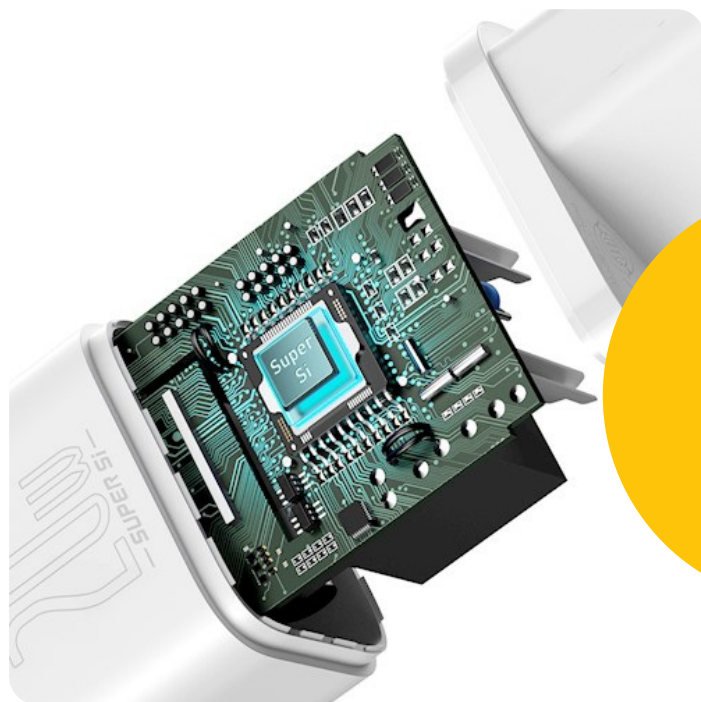

baseus

Baseus wall charger Super Si PD 20W 1x USB-C white

BRA010569
6953156230002
CCSUP-B02

Kupi sada

The compact Baseus charger enables fast charging of devices with up to 20W of power. Thanks to an advanced protection system, it protects powered devices from damage. It stands out for its compatibility with a wide range of smartphones and tablets, and the AC voltage range of 100-240V allows you to use it almost worldwide. Its great capabilities go hand in hand with a small size—you can easily fit it even in your pocket.

Specifikacija

Vrsta ambalaže:	kutija
Ulazni napon:	100 - 240 V (50 - 60 Hz)
Marka:	Baseus
Boja:	bijela
Vrsta izlaznog porta:	USB-C
Maksimalna snaga [W]:	20 W
Maksimalni intenzitet struje:	3 A
Indukcijsko punjenje:	ne
Standard brzog punjenja:	PD (Power Delivery)
Jamstvo:	12 mc